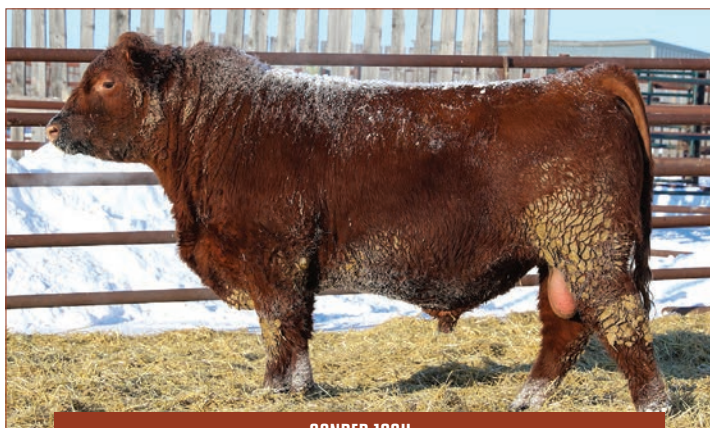

WELLY 236H

24 *Moose Creek* WELLY 236H

RED | POLLED | 2193016 | APR 7, 2020

sire RED FLYING K GALAXY 57B
RED WRAZ HITCH 52A
dam RED MOOSE CREEK FAYE 73C

CE	ACT. BW	ACT. WW	O.G.WT	ADG	SALE WEIGHT	SC
****	76 lbs	620 lbs	1330 lbs	3.30 lbs	1792 lbs	37.5 cm