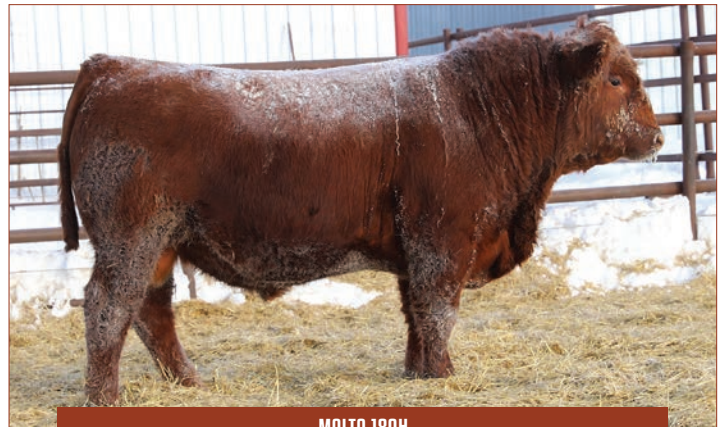

FAIRLAND 248H

44 *Moose Creek* MALTA 180H*

RED | POLLED | 2183556 | MAR 24, 2020

sire RED KENRAY STAUNCH 52E

RED SVR GANGSTER 44X

dam RED MOOSE CREEK REBA 256D

CE	ACT. BW	ACT. WW	O.G. WT	ADG	SALE WEIGHT	SC
***	82 lbs	674 lbs	1298 lbs	3.10 lbs	1732 lbs	39.5 cm