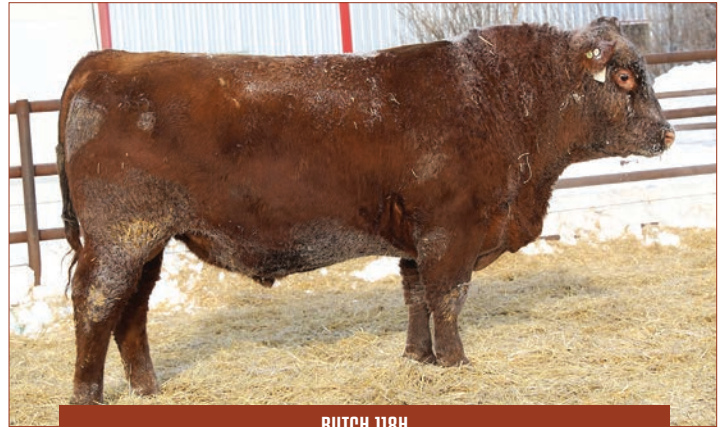

KLAMPE 290H

27 *Moose Creek* BUTCH 118H

RED | POLLED | 2192847 | MAR 13, 2020

sire RED SSS HIGH ROLLER 440F

RED WSP CHEROK U63

dam RED MOOSE CREEK VIMEY 78Y

CE	ACT. BW	ACT. WW	O.G. WT	ADG	SALE WEIGHT	SC
**	88 lbs	635 lbs	1340 lbs	3.09 lbs	1773 lbs	39.5 cm